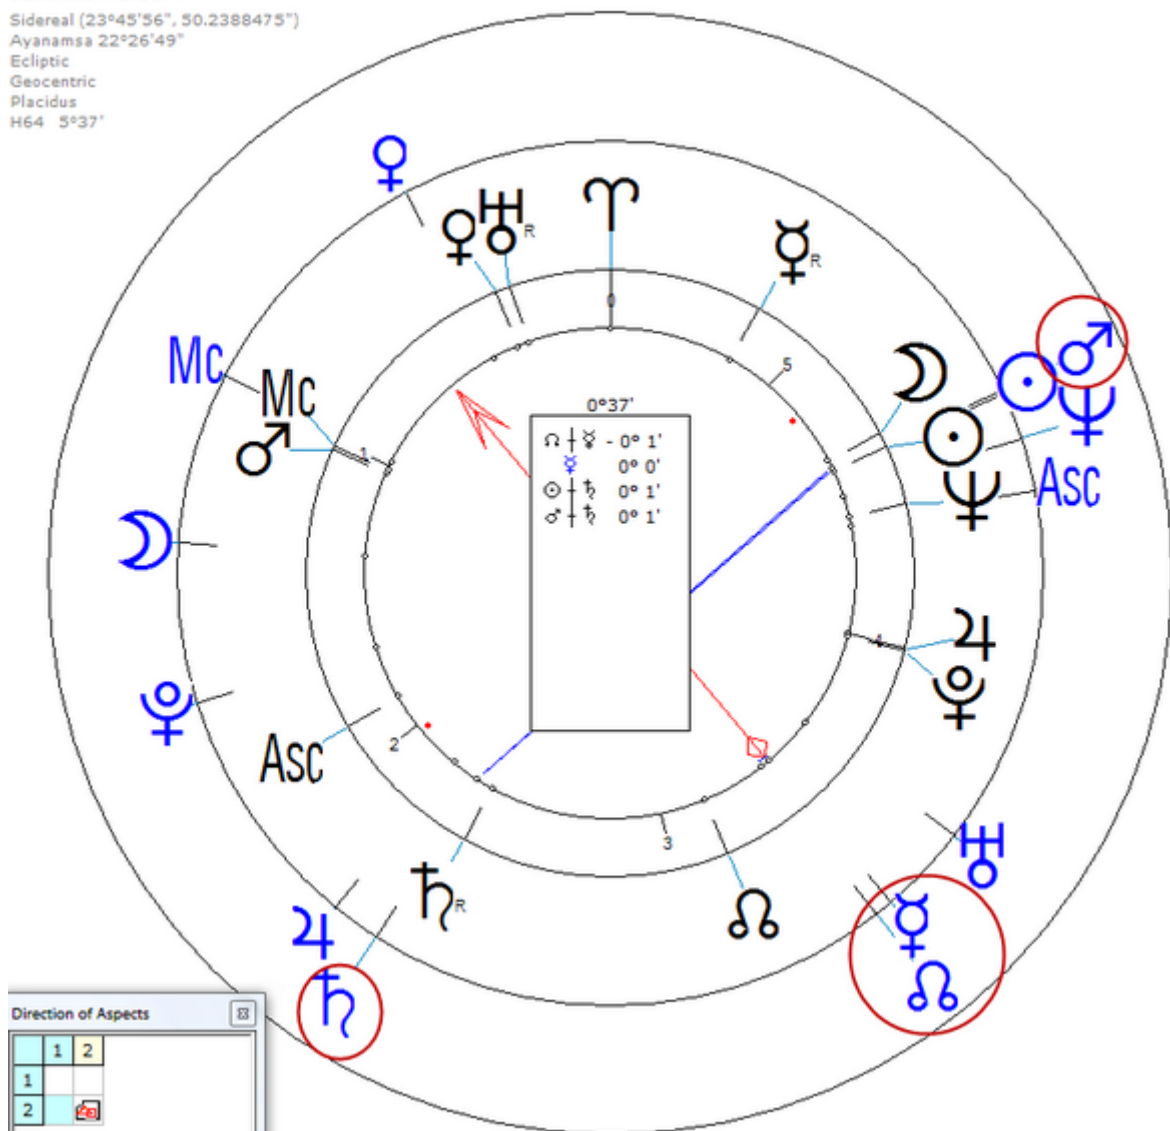

Koestler, Arthur

5 September 1905 at 08:30 (= 08:30 AM)Budapest, Hungary, 47n30, 19e05

Hungarian novelist, journalist, critic and essayist whose books dramatize political themes.

<https://www.astro.com/astro-databank/Koestler,_Arthur>

He committed suicide by taking a drug overdose and his wife Cynthia accompanied him in death in their London townhouse, 3/03/1983.

Solar Return (Harmonic 64)

Solar ♀/♁ = Solar ♂/♄

Solar ☾ = Solar ♀/♄ (his wife Cynthia accompanied him in death) =

♁n/♀n (he was diagnosed terminal leukaemia) = ♀n/♁n

Koestler, Arthur
5 September 1905 Tue 8:30 (GMT+1) 47n30 19e05
Budapest, Hungary

Sidereal (23°45'56", 50.2388475")
Ayanamsa 22°26'49"
Ecliptic
Geocentric
Placidus
H64 5°37'